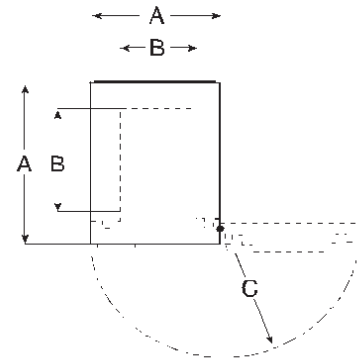

- **Dimensions stated as:**
- A External height x width x depth
- B Internal height x width x depth
- C Door swing
- D Weight
- E Capacity
- F No of shelves

- **Phoenix SS0721E**
- A 170mm x 230mm x 170mm
- B 168mm x 228mm x 120mm
- C 280mm
- D 5 kg
- E 4 litres