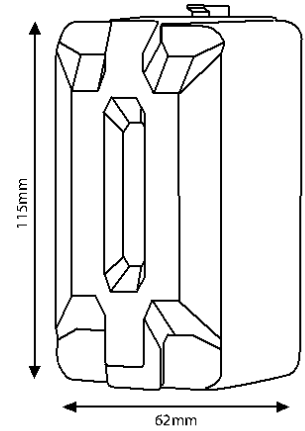

KS Series

Phoenix KS0002C Key Store

The Phoenix KS0002C gives you control of door keys, padlock keys, car keys etc in an attractive secure location, that can be easily mounted to a wall.

- **Locking** – Easy to use changeable push button Combination lock
- **Fixing** – Fixable to walls (fixings supplied)
- **Construction** – High Strength two piece cast alloy body
- **Features** – Weather proof rubber cover

● **KS0002C Dimensions stated as:**

- A Height 115mm
- B Width 62mm
- C Weight 1kg

All weights and sizes are approximate.

Phoenix policy is one of constant improvement. We therefore reserve the right to alter any part of the specification achieved in this publication without incurring any obligation.